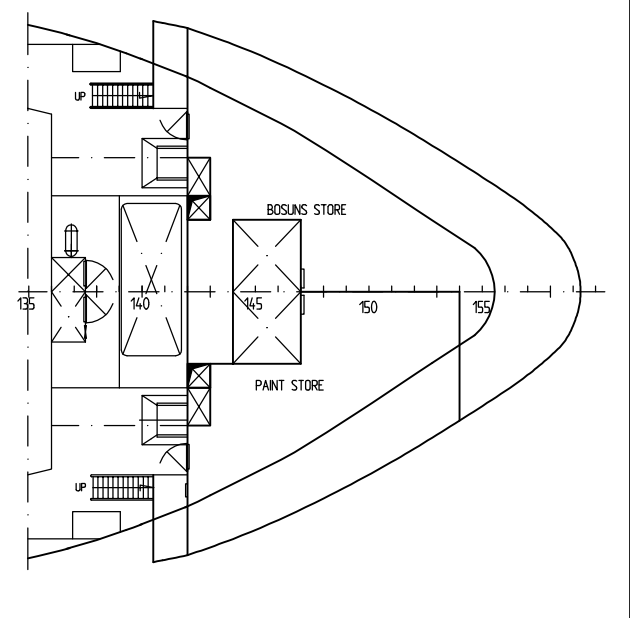

POOP DECK

FORECASTLE DECK

DECK 1

DECK 2

WHEELHOUSE DECK

MAIN DECK

TWEENDECK

HOLD

PLATFORM

DOUBLE BOTTOM

**PRINCIPAL DIMENSIONS**

LENGTH OVER ALL	109,15 m
LENGTH BETWEEN P.P.	102,41 m
BREADTH MLD.	15,00 m
DEPTH TO MAIN DECK	8,30 m
DRAUGHT	6,19 m

M/S "NORVIND" GENERALARRANGEMENT		Scale	Drawn	07.05.10
		1:200	Trac.	
 P.O.Box 162 - N-4297 SKUDENESHAVN - Phone 5284 6000 - Fax 5284 6001		Replacement for:	Checked	
		Replaced by:		
Drawing no.		1926-131		Rev.
Filename:		T:\SKIP\Norvind-Ex Allegro\1926-131-Generalarrangement		