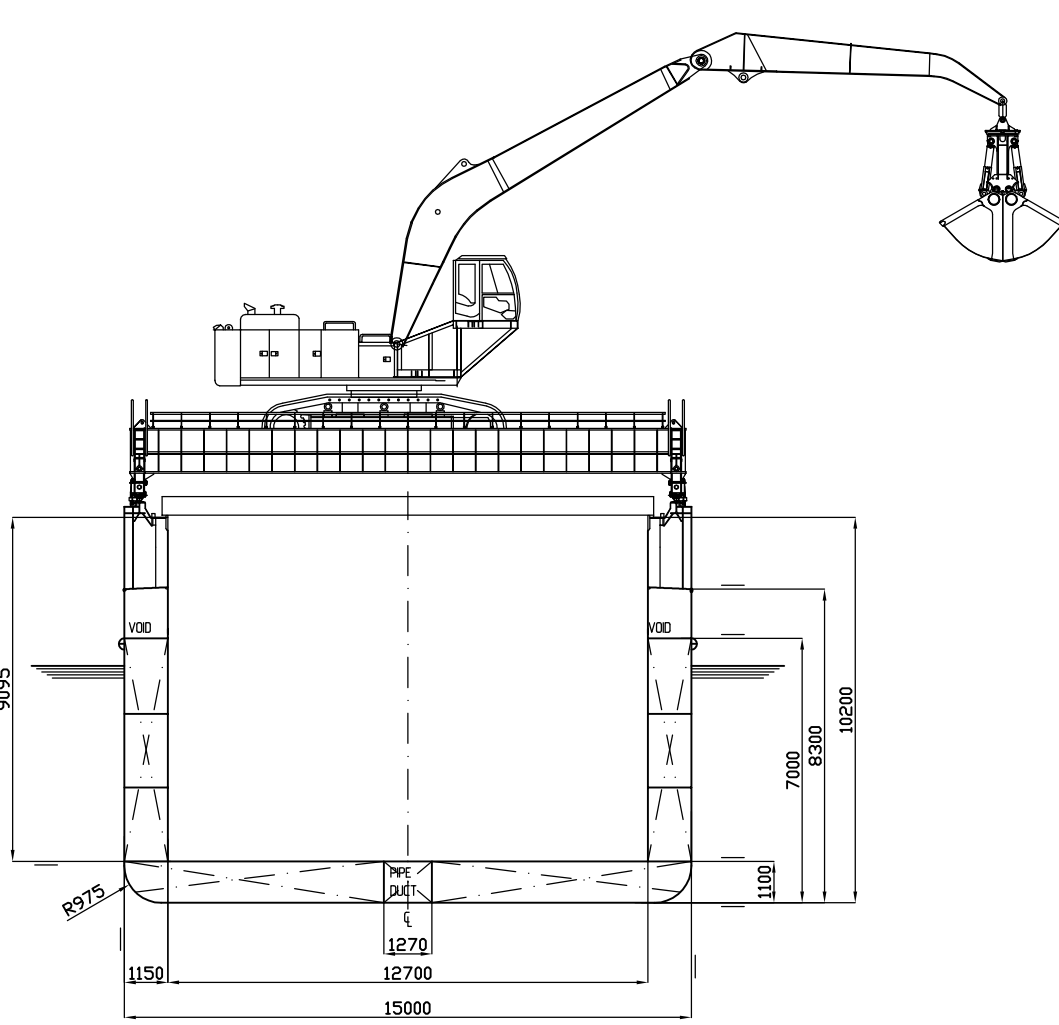

POOP DECK

FORECASTLE DECK

DECK 1

DECK 2

WHEELHOUSE DECK

MAIN DECK

TWEENDECK

HOLD

PLATFORM

DOUBLE BOTTOM

**PRINCIPAL DIMENSIONS**

LENGTH OVER ALL	109,15 m
LENGTH BETWEEN P.P.	102,41 m
BREADTH MLD.	15,00 m
DEPTH TO MAIN DECK	8,30 m
DRAUGHT	6,19 m

M/S "NORVIND" GENERALARRANGEMENT		Scale	Drawn	07.05.10
		1:200	Trac.	
 P.O.Box 162 - N-4297 SKUDENESHAVN - Phone 5284 6000 - Fax 5284 6001		Replacement for:	Checked	
		Replaced by:		
Drawing no.		1926-131		Rev.
Filename:		T:\SKIP\Norvind-Ex Allegro\1926-131-Generalarrangement		