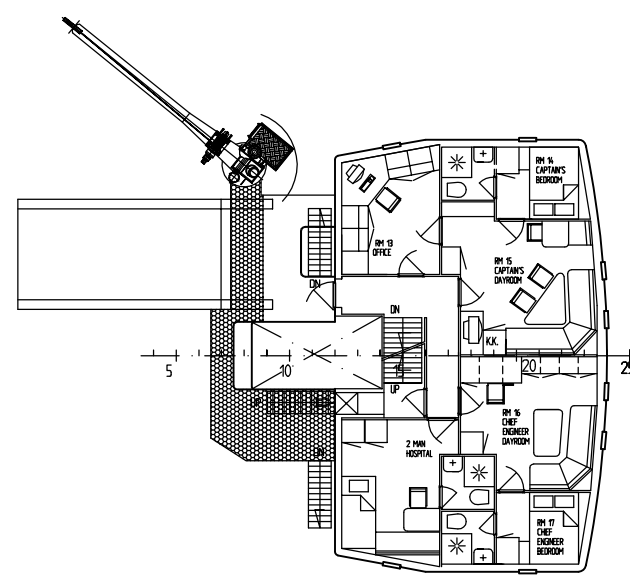

POOP DECK

FORECASTLE DECK

DECK 1

DECK 2

WHEELHOUSE DECK

MAIN DECK

TWEENDECK

HOLD

PLATFORM

DOUBLE BOTTOM

**PRINCIPAL DIMENSIONS**

LENGTH OVER ALL	109,15 m
LENGTH BETWEEN P.P.	102,41 m
BREADTH MLD.	15,00 m
DEPTH TO MAIN DECK	8,30 m
DRAUGHT	6,19 m

M/S "NORVIND" GENERALARRANGEMENT		Scale	Drawn	07.05.10
		1:200	Trac.	
 P.O.Box 162 - N-4297 SKUDENESHAVN - Phone 5284 6000 - Fax 5284 6001		Replacement for:	Checked	
		Replaced by:		
Drawing no.		1926-131		Rev.
Filename:		T:\SKIP\Norvind-Ex Allegro\1926-131-Generalarrangement		