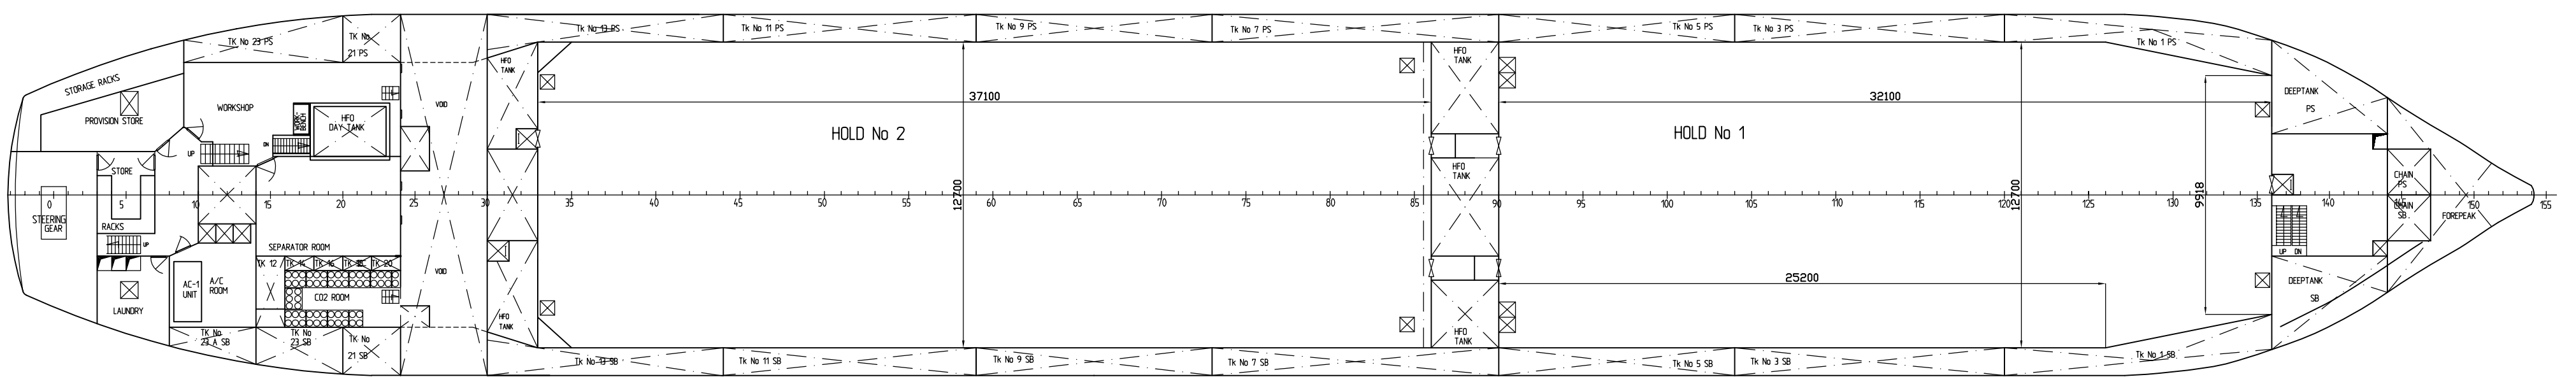

POOP DECK

FORECASTLE DECK

DECK 1

DECK 2

WHEELHOUSE DECK

MAIN DECK

TWEENDECK

HOLD

PLATFORM

DOUBLE BOTTOM

**PRINCIPAL DIMENSIONS**

LENGTH OVER ALL	109,15 m
LENGTH BETWEEN P.P.	102,41 m
BREADTH MLD.	15,00 m
DEPTH TO MAIN DECK	8,30 m
DRAUGHT	6,19 m

M/S "NORVIND" GENERALARRANGEMENT		Scale	Drawn	07.05.10
		1:200	Trac.	
 P.O.Box 162 - N-4297 SKUDENESHAVN - Phone 5284 6000 - Fax 5284 6001		Replacement for:	Checked	
		Replaced by:		
Drawing no.		1926-131		Rev.
Filename:		T:\SKIP\Norvind-Ex Allegro\1926-131-Generalarrangement		