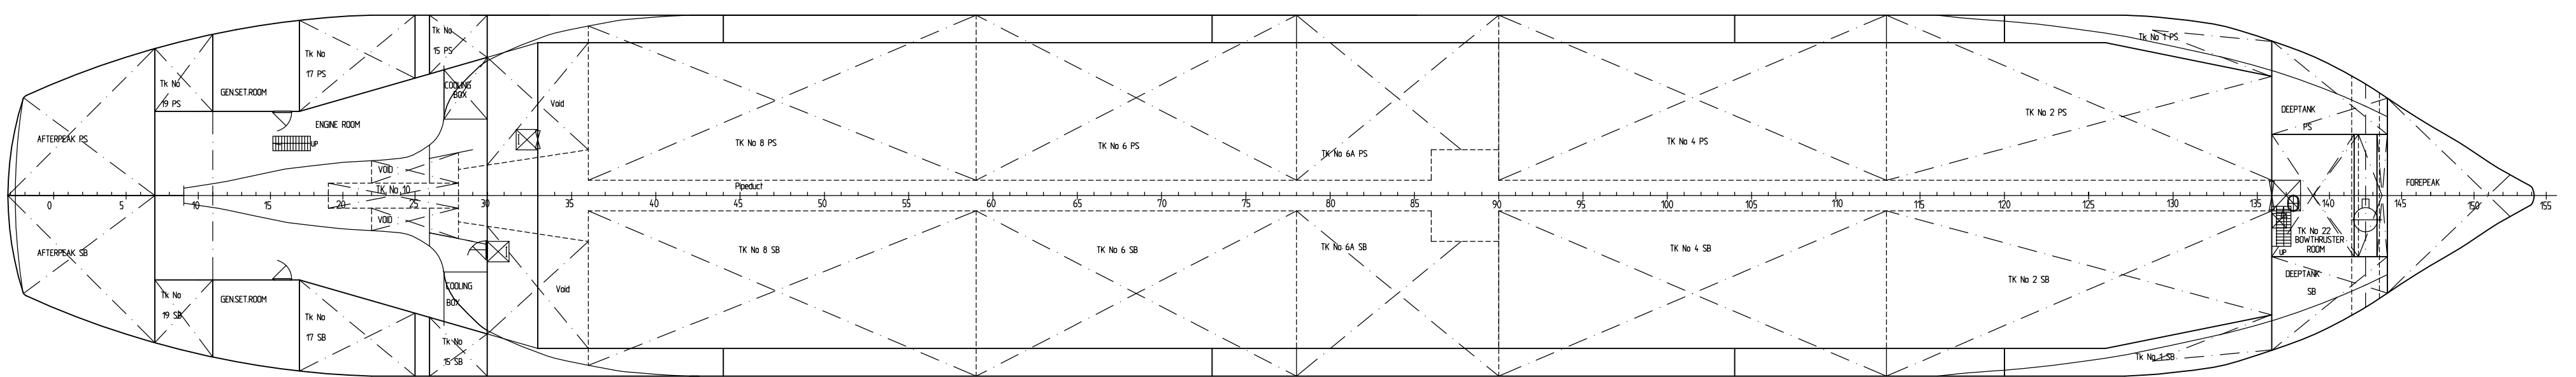

POOP DECK

FORECASTLE DECK

DECK 1

DECK 2

WHEELHOUSE DECK

MAIN DECK

TWEENDECK

HOLD

PLATFORM

DOUBLE BOTTOM

**PRINCIPAL DIMENSIONS**

LENGTH OVER ALL	109,15 m
LENGTH BETWEEN P.P.	102,41 m
BREADTH MLD.	15,00 m
DEPTH TO MAIN DECK	8,30 m
DRAUGHT	6,19 m

M/S "NORVIND" GENERALARRANGEMENT		Scale	Drawn	07.05.10
		1:200	Trac.	
 P.O.Box 162 - N-4297 SKUDENESHAVN - Phone 5284 6000 - Fax 5284 6001		Replacement for:	Checked	
		Replaced by:		
Drawing no.		1926-131		Rev.
Filename:		T:\SKIP\Norvind-Ex Allegro\1926-131-Generalarrangement		