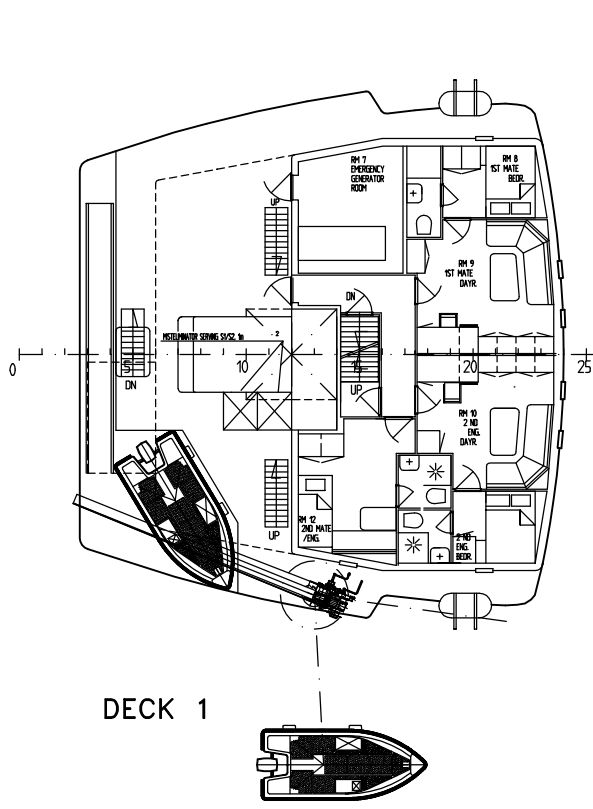

POOP DECK

FORECASTLE DECK

DECK 1

DECK 2

WHEELHOUSE DECK

MAIN DECK

TWEENDECK

HOLD

PLATFORM

DOUBLE BOTTOM

**PRINCIPAL DIMENSIONS**

LENGTH OVER ALL	109,15 m
LENGTH BETWEEN P.P.	102,41 m
BREADTH MLD.	15,00 m
DEPTH TO MAIN DECK	8,30 m
DRAUGHT	6,19 m

M/S "NORVIND" GENERALARRANGEMENT		Scale	Drawn	07.05.10
		1:200	Trac.	
 P.O.Box 162 - N-4297 SKUDENESHAVN - Phone 5284 6000 - Fax 5284 6001		Replacement for:	Checked	
		Replaced by:		
Drawing no.		1926-131		Rev.
Filename:		T:\SKIP\Norvind-Ex Allegro\1926-131-Generalarrangement		