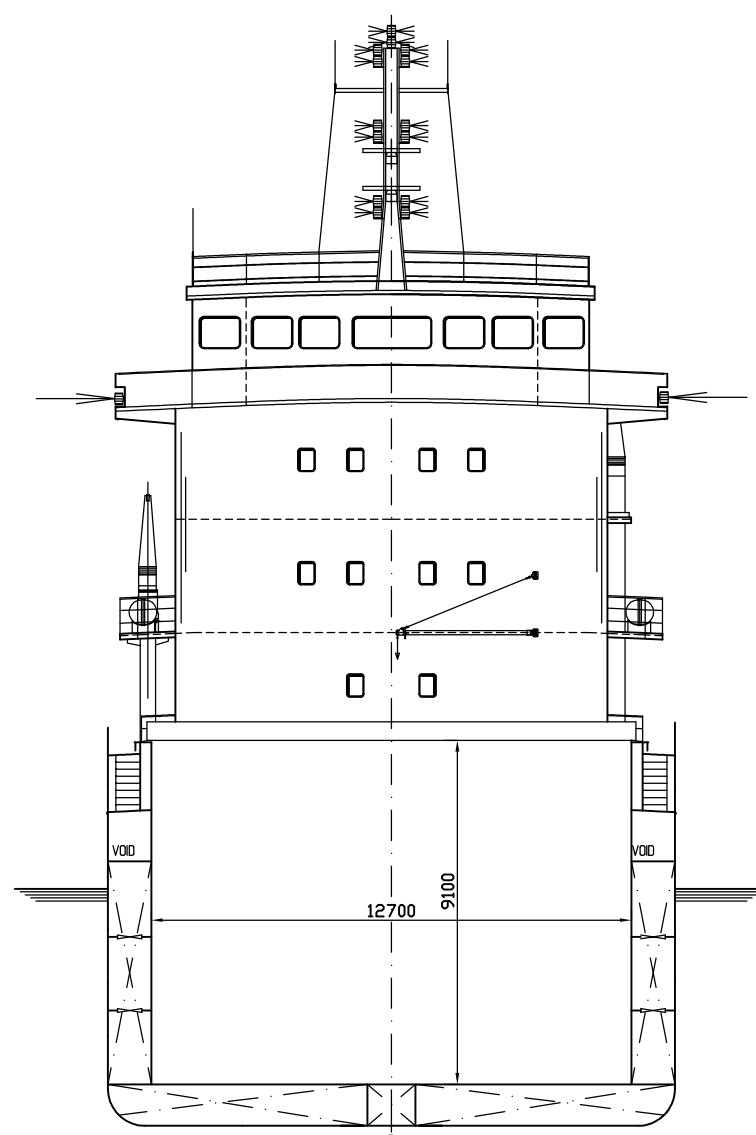

POOP DECK

FORECASTLE DECK

DECK 1

DECK 2

WHEELHOUSE DECK

MAIN DECK

TWEENDECK

HOLD

PLATFORM

DOUBLE BOTTOM

**PRINCIPAL DIMENSIONS**

LENGTH OVER ALL	109,15 m
LENGTH BETWEEN P.P.	102,41 m
BREADTH MLD.	15,00 m
DEPTH TO MAIN DECK	8,30 m
DRAUGHT	6,19 m

M/S "NORVIND" GENERALARRANGEMENT		Scale	Drawn	07.05.10
		1:200	Trac.	
 P.O.Box 162 - N-4297 SKUDENESHAVN - Phone 5284 6000 - Fax 5284 6001		Replacement for:	Checked	
		Replaced by:		
Drawing no.		1926-131		Rev.
Filename:		T:\SKIP\Norvind-Ex Allegro\1926-131-Generalarrangement		