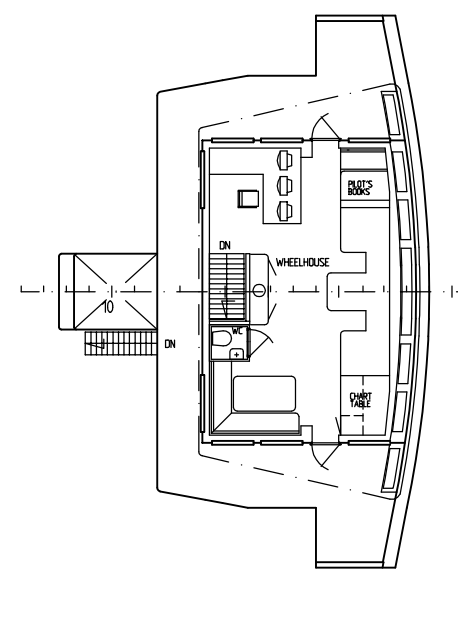

POOP DECK

FORECASTLE DECK

DECK 1

DECK 2

WHEELHOUSE DECK

MAIN DECK

TWEENDECK

HOLD

PLATFORM

DOUBLE BOTTOM

**PRINCIPAL DIMENSIONS**

LENGTH OVER ALL	109,15 m
LENGTH BETWEEN P.P.	102,41 m
BREADTH MLD.	15,00 m
DEPTH TO MAIN DECK	8,30 m
DRAUGHT	6,19 m

M/S "NORVIND" GENERALARRANGEMENT		Scale	Drawn	07.05.10
		1:200	Trac.	
 P.O.Box 162 - N-4297 SKUDENESHAVN - Phone 5284 6000 - Fax 5284 6001		Replacement for:	Checked	
		Replaced by:		
Drawing no.		1926-131		Rev.
Filename:		T:\SKIP\Norvind-Ex Allegro\1926-131-Generalarrangement		